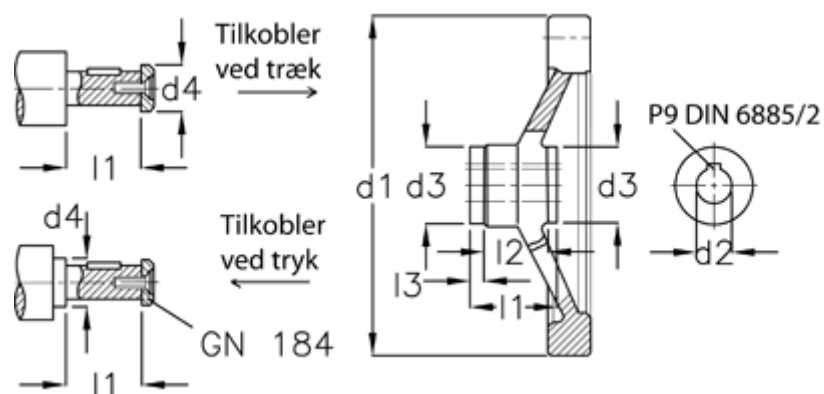

Article number: 20369307

Description: E+G Handwheel  
GN 321.4-140-K16-A-DR

## Measures

d1	= 140
d2 H7	= 16
d3	= 32
d4 max	= 21
l1	= 32.5
l2	= 20
l3	= 6